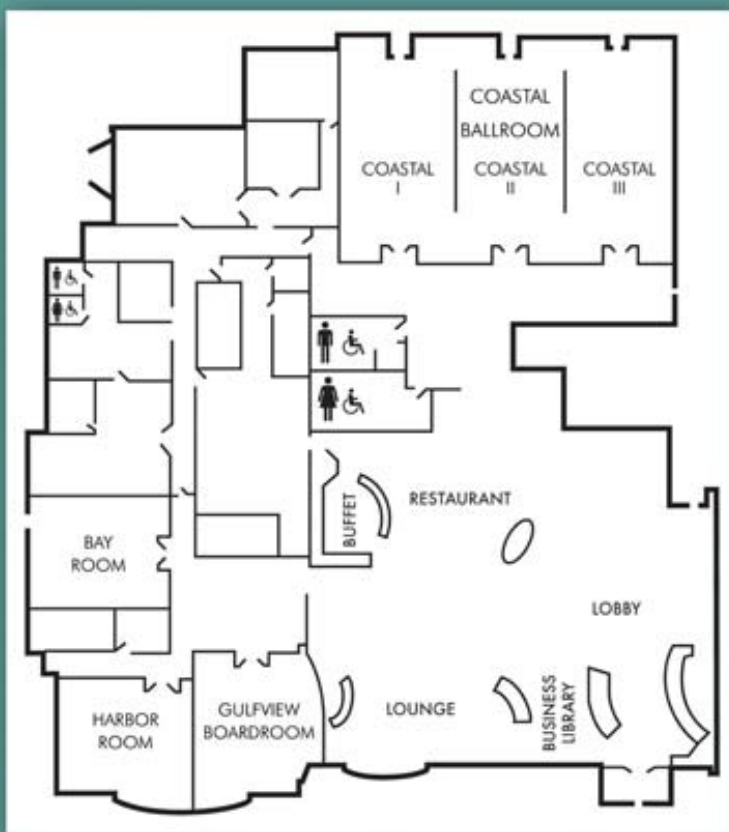

## HOTEL DETAILS

- 5 Floors, 148 Rooms, 5 Suites
- High-speed wireless Internet in guest rooms, meeting spaces and public areas
- 4 Meetings rooms, totaling 6,400 Sq Ft.
- 4,000 Sq. Ft. Coastal Ballroom
- Courtyard Café serves breakfast and lunch
- Shrimper's Café offers guests dinner
- Room service
- 1,000 sq. ft. fitness center with state-of-the-art equipment
- Exterior swimming pool with whirlpool
- Complimentary coffee in lobby
- 24/7 Business Center
- Valet laundry available
- Parking— Complimentary on-site parking

# THE COASTAL BALLROOM

At the Courtyard Marriott Gulfport Beachfront, our Coastal Ballroom is a spectacular, 4,000 square-foot space, newly renovated in a stylish, classic decor. Creating flawless events for 10 to 400 guests, the Coastal Ballroom an elegant, inspired choice for your event.

## BALLROOM ELEMENTS

Coastal Ballroom features 4,000 sq. ft.

Incredible views from our new guest rooms

Experienced event coordinators on-site

Gourmet menus offering brunch, lunch and dinner

Meeting Room Name	Square Footage	Dimensions	Banquet 72	Classroom	Conference	H-Square	Reception Table/Chair	Theater	Tradeshow 6X10	U-Shape	
The Coastal Ballroom	4086	75' X 54'	340	170	n/a'	n/a'	409	409	454	26	117
Coastal I, II and III	1350	25' X 54'	112	56	30	32	135	135	150	2 rooms - 17	39
Gulfview Boardroom	954	28' X 34'	n/a	n/a	14	n/a'	n/a	n/a	n/a	n/a'	n/a'
Bay Room	770	28' X 27'	64	32	18	18	77	77	85	n/a'	22
Harbor Room	834	30' X 28'	69	35	20	20	83	83	93	n/a'	24

\*CONFERENCE SET-UP NOT RECOMMENDED FOR ROOMS OVER 1,000 SQUARE FEET (PER WEBSITE) | \*A HOLLOW STYLE LAYOUT IS ONLY RECOMMENDED FOR ROOM SIZES BETWEEN 300 AND 1,000 SQUARE FEET (PER WEBSITE) | \*A TRADESHOW LAYOUT IS NOT RECOMMENDED FOR ROOM SIZES SMALLER THAN 1,500 SQUARE FEET (PER WEBSITE)